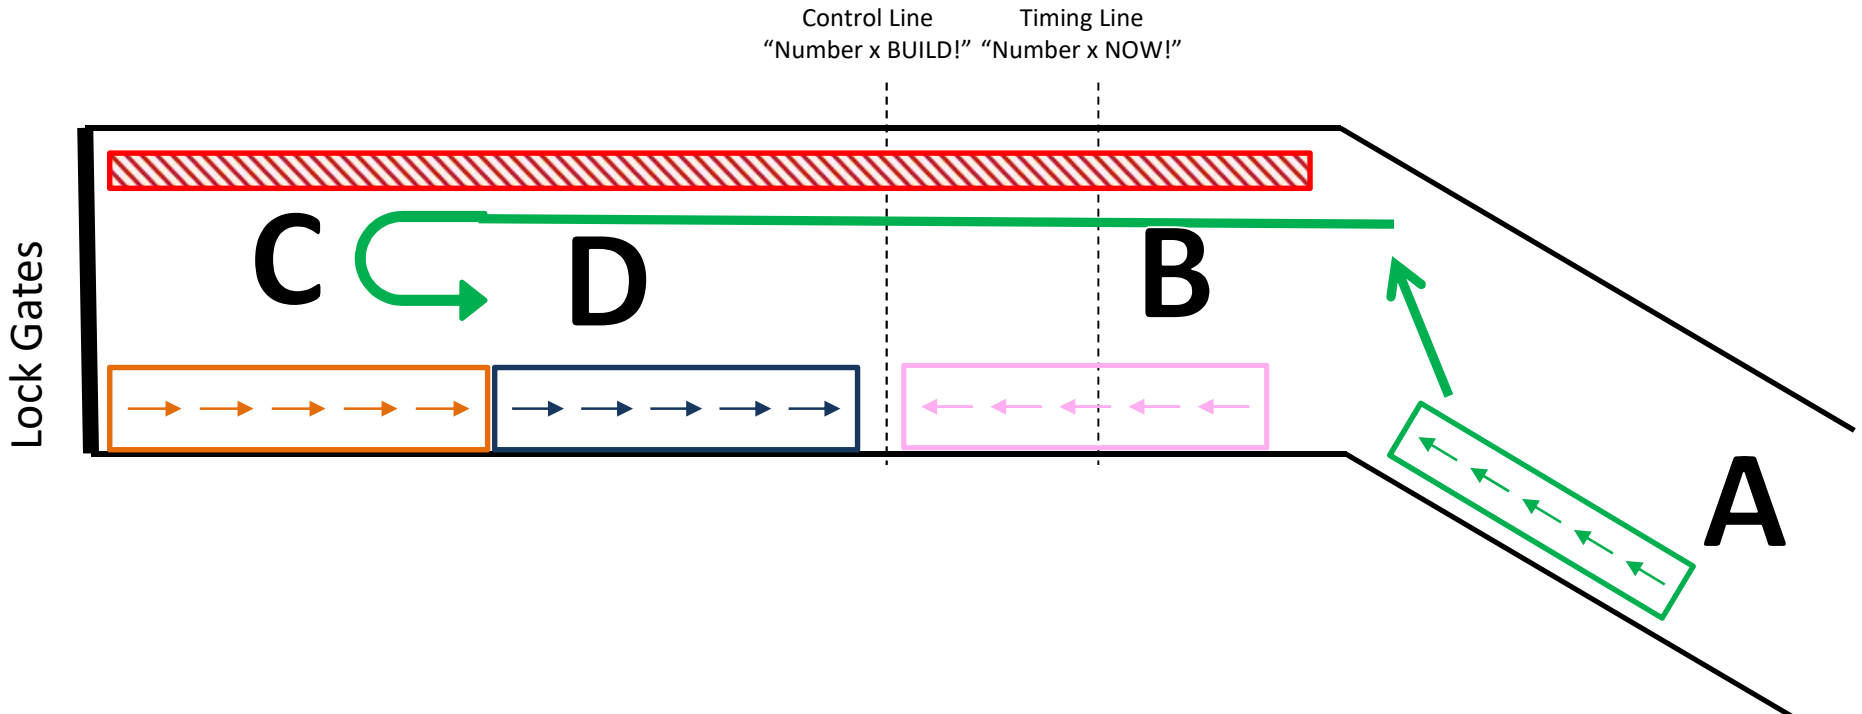

GREEN GROUP TIMELINE

Point	Action	Sat D1	Sat D2	Sat D3	Sun D1	Sun D2	Sun D3
	Launch	See Running Order That Shows Latest Launch Time For Each Crew					
A	<i>Arrive in holding zone</i>	<i>Before 09:45</i>	<i>Before 12:30</i>	<i>Before 15:15</i>	<i>Before 09:15</i>	<i>Before 12:00</i>	<i>Before 14:45</i>
B	Follow Pink Group	09:45 to 09:55	12:30 to 12:40	15:15 to 15:25	09:15 to 09:25	12:00 to 12:10	14:45 to 14:55
C	Spin	09:55	12:40	15:25	09:25	12:10	14:55
D	Move to start as space becomes available	10:00	12:45	15:30	09:30	12:15	15:00
Time Penalties (10 secs per minute) apply if you are not at point A on time							